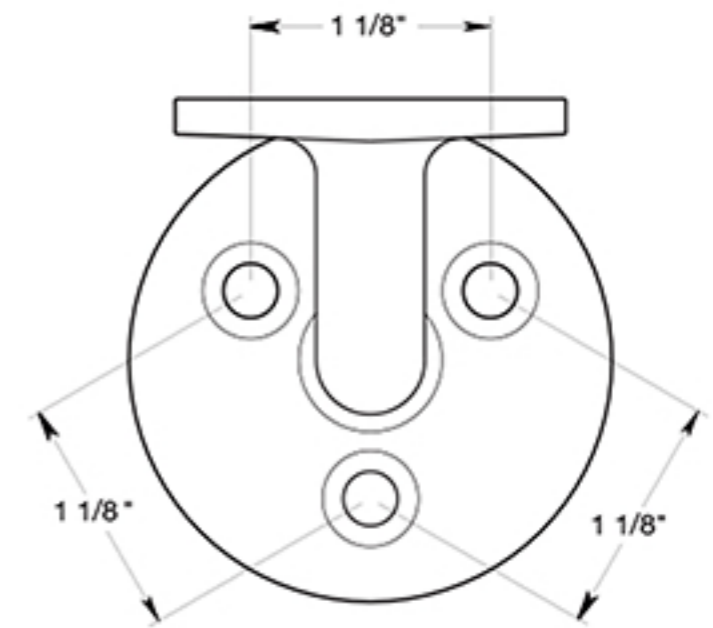

# HRC253

HAND RAIL BRACKET / 3" PROJECTION / SOLID BRASS

DRAWING NOT TO SCALE

NOTE: Deltana reserves the right to constantly improve its products and is not responsible for differences between the product in-hand and the specifications contained in this drawing. We do not recommend to pre-drill holes or pre-cut woods or metals based on the drawing information if the veracity of the specifications has not been proven by the live product.