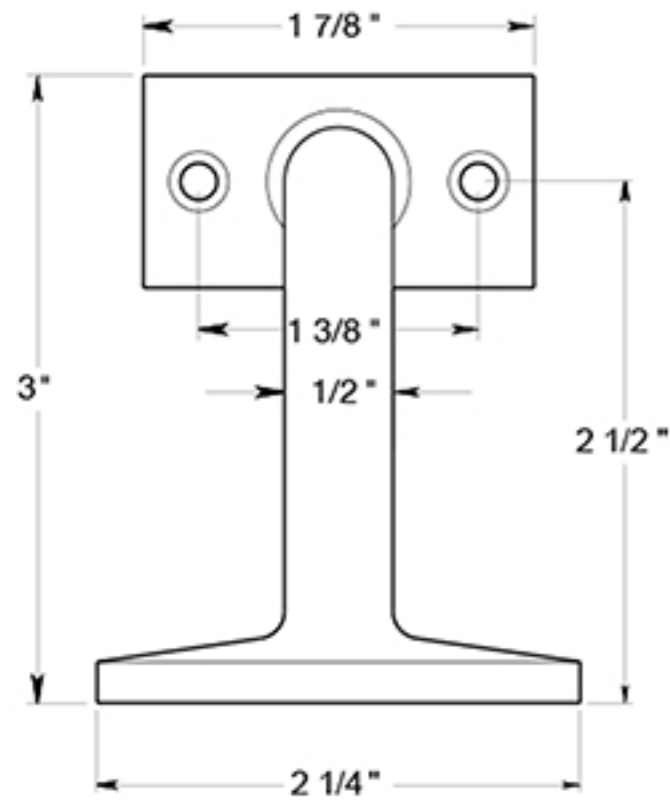

# HRC253

HAND RAIL BRACKET / 3" PROJECTION / SOLID BRASS

DRAWING NOT TO SCALE

NOTE: Deltana reserves the right to constantly improve its products and is not responsible for differences between the product in-hand and the specifications contained in this drawing. We do not recommend to pre-drill holes or pre-cut woods or metals based on the drawing information if the veracity of the specifications has not been proven by the live product.