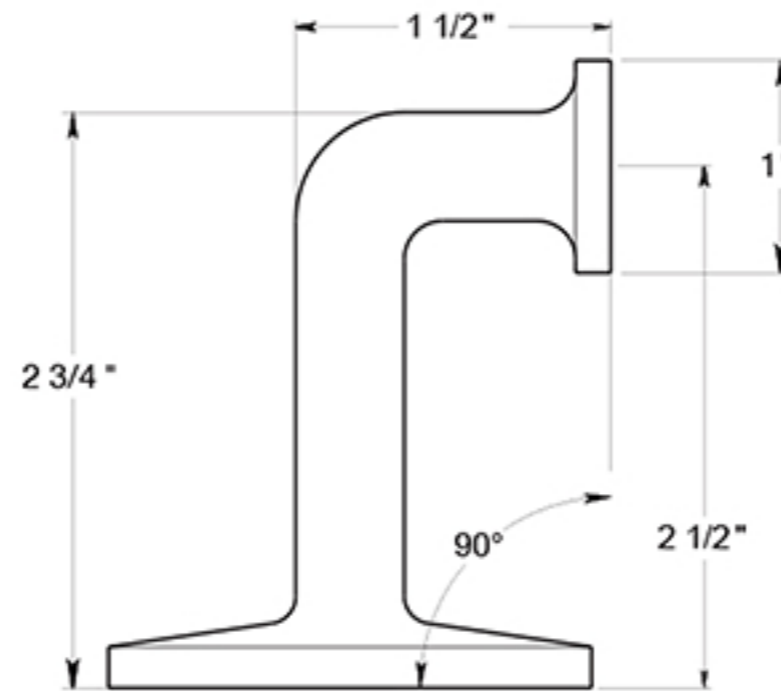

# HRC253

HAND RAIL BRACKET / 3" PROJECTION / SOLID BRASS

DRAWING NOT TO SCALE

NOTE: Deltana reserves the right to constantly improve its products and is not responsible for differences between the product in-hand and the specifications contained in this drawing. We do not recommend to pre-drill holes or pre-cut woods or metals based on the drawing information if the veracity of the specifications has not been proven by the live product.